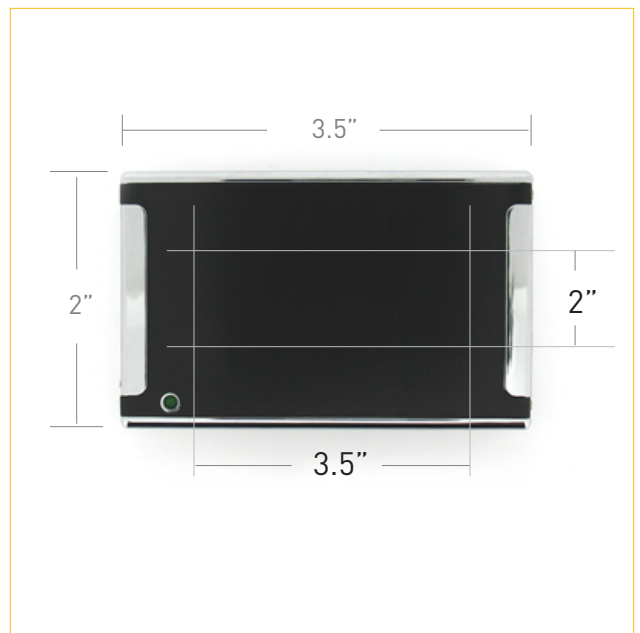

CARD READER HUB CRH

STANDARD PACKAGING

STANDARD COLOR OPTIONS

black

When you see the "Rainbow Palette" icon next to a product, call us to check on the specific custom color elements available.

IMPRINT AREA

OVERVIEW

Take care of two things at once with the Card Reader Hub (CRH). This 3-port hub will keep your wire tangles down to a minimum while reading your photos, documents and other information off most memory cards.

PRODUCT DETAILS

MATERIAL ABS plastic

IMPRINT LOCATION Either side of hub

IMPRINT METHOD Silk screened

PRODUCTION TIME 3 weeks

MOQ 250 pieces

LOGISTICS

FOB New York or Chicago