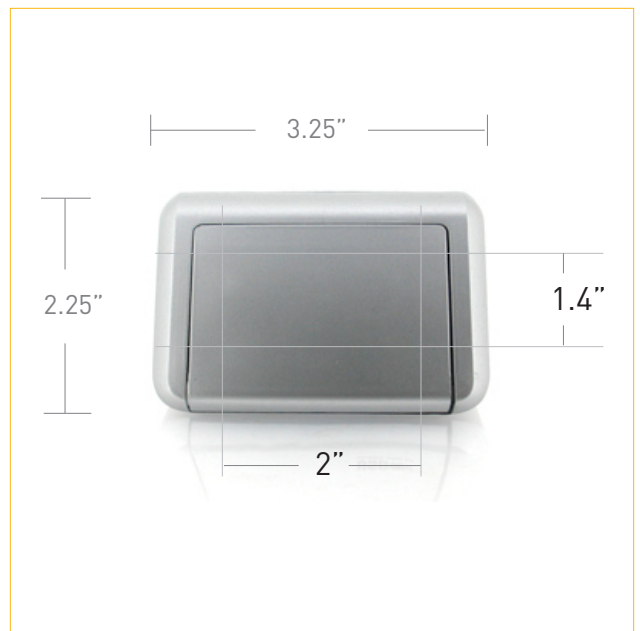

## OVERVIEW

Simply press down on the Cover-Up Hub (CUH) to expose the four ports inside. Printers, scanners, speakers, etc - plug any USB peripheral into the pyramid shaped hub to create the quintessential work space.

## PRODUCT DETAILS

**MATERIAL** ABS plastic

**IMPRINT LOCATION** Front cover

**IMPRINT METHOD** Silk screened

**PRODUCTION TIME** 6 weeks

**MOQ** 1,000 pieces

## IMPRINT AREA