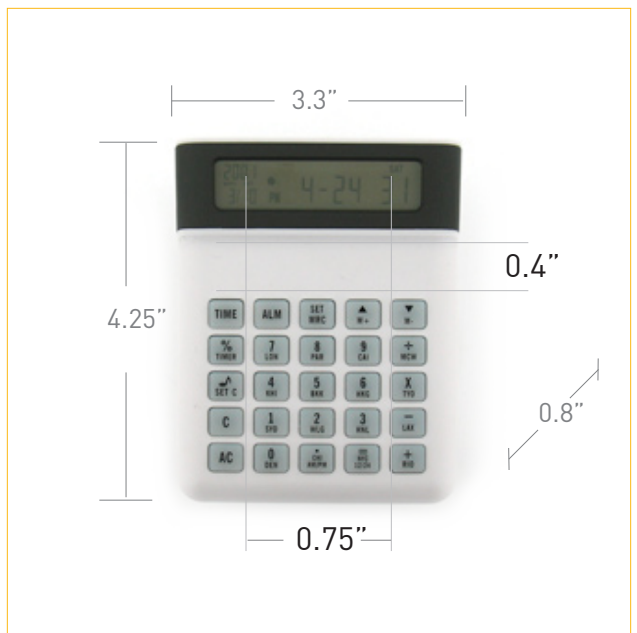

IMPRINT AREA

LOGISTICS

FOB New York or Chicago
PIECES PER CARTON 100
CARTON WEIGHT 20 lbs

88209