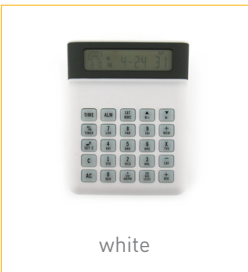

# THE GENIUS 4-PORT HUB GPH

## STANDARD COLOR OPTIONS

white

When you see the "Rainbow Palette" icon next to a product, call us to check on the specific custom color elements available.

## OVERVIEW

The Genius 4-port Hub (GPH) incorporates two useful desktop products into one. This item makes an original gift, has a nice sized imprint area and being so useful, is sure to get noticed.