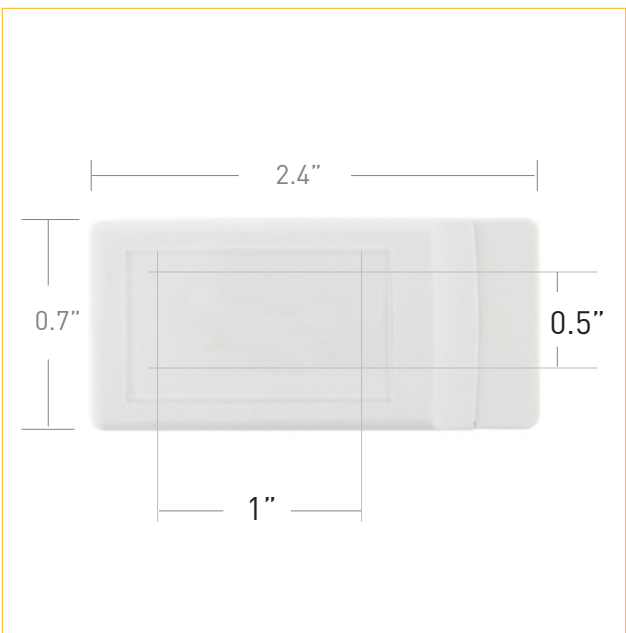

ILLUMINATING HUB with CARD READER IHC

STANDARD PACKAGING

STANDARD COLOR OPTIONS

When you see the "Rainbow Palette" icon next to a product, call us to check on the specific custom color elements available.

OVERVIEW

Transfer your data from memory card to computer with the Illuminating Hub with Card Reader (IHC). When plugged in, this 4-port hub illuminates, making any logo shine bright. Perfect for travel and small enough to fit in your pocket, so much more than your standard hub!

PRODUCT DETAILS

- MATERIAL** ABS plastic
- IMPRINT LOCATION** On top piece of hub
- IMPRINT METHOD** Pad printed
- PRODUCTION TIME** 3 weeks
- MOQ** 500 pieces

IMPRINT AREA

LOGISTICS

- FOB** New York or Chicago
- PIECES PER CARTON** TBD
- CARTON WEIGHT** TBDs