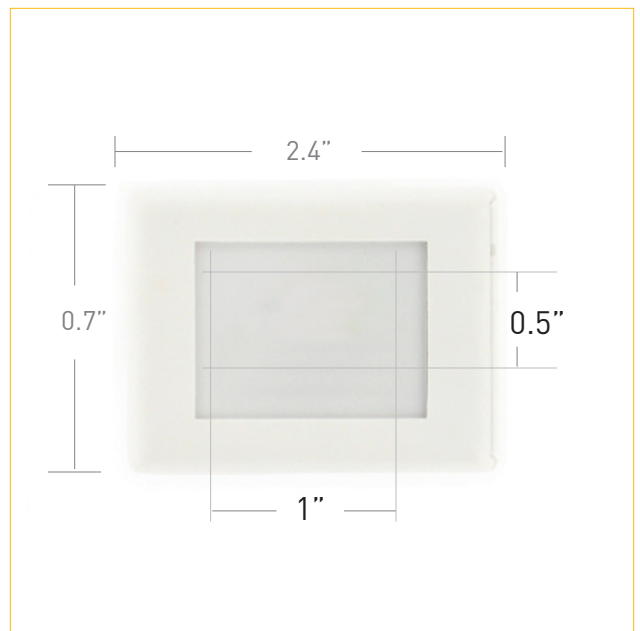

PRODUCT DETAILS

MATERIAL ABS plastic

IMPRINT LOCATION On top piece of hub

IMPRINT METHOD Pad printed

PRODUCTION TIME 3 weeks

MOQ 500 pieces

IMPRINT AREA

LOGISTICS