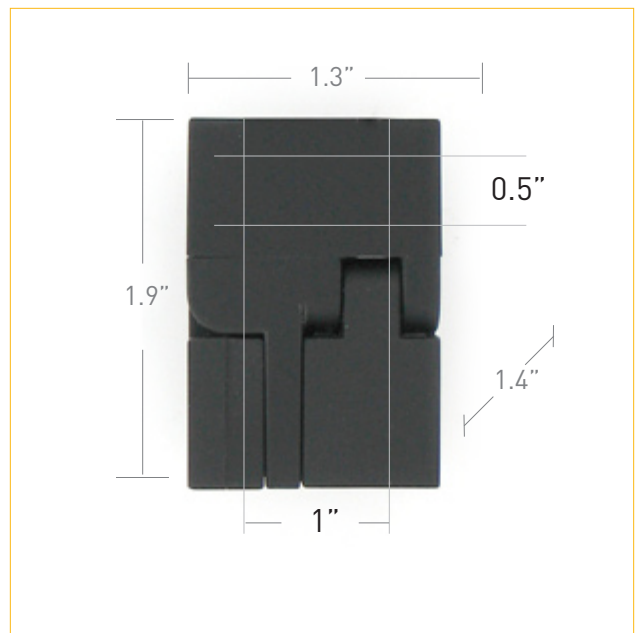

JIGSAW HUB JGS

STANDARD PACKAGING

STANDARD COLOR OPTIONS

When you see the "Rainbow Palette" icon next to a product, call us to check on the specific custom color elements available.

OVERVIEW

Transfer your data from memory card to computer with the Illuminating Hub with Card Reader (IHC). When plugged in, this 4-port hub illuminates, making any logo shine bright. Perfect for travel and small enough to fit in your pocket, so much more than your standard hub!

PRODUCT DETAILS

- MATERIAL** ABS plastic
- IMPRINT LOCATION** On top piece of hub
- IMPRINT METHOD** Pad printed
- PRODUCTION TIME** 3 weeks
- MOQ** 500 pieces

IMPRINT AREA

LOGISTICS

- FOB** New York or Chicago
- PIECES PER CARTON** 200
- CARTON WEIGHT** 24 lbs