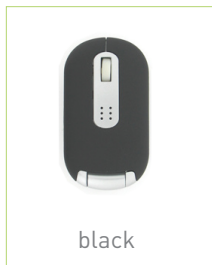

# SKYPE PHONE MOUSE SKM

## STANDARD COLOR OPTIONS

black

When you see the "Rainbow Palette" icon next to a product, call us to check on the specific custom color elements available.