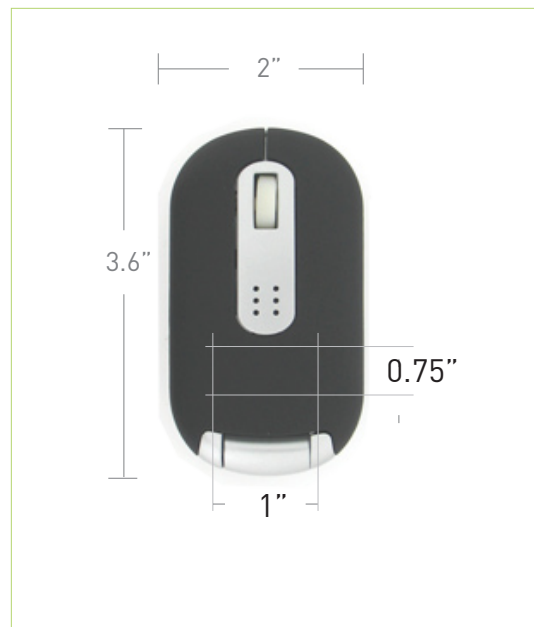

IMPRINT AREA

PRODUCT DETAILS

MATERIAL Rubberized plastic
IMPRINT LOCATION Base of mouse
IMPRINT METHOD Silk screened
PRODUCTION TIME 3 weeks
MOQ 100 pieces

LOGISTICS

FOB New York or Chicago
PIECES PER CARTON 100
CARTON WEIGHT 24 lbs

88209