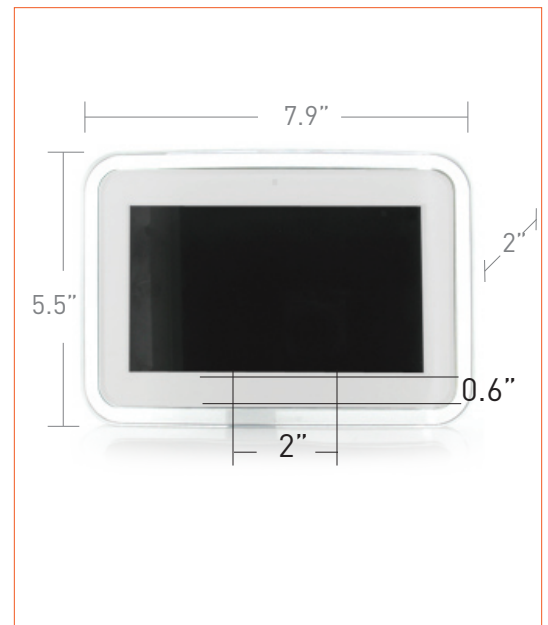

DIGITAL PICTURE FRAME DPF

STANDARD PACKAGING

STANDARD COLOR OPTIONS

When you see the "Rainbow Palette" icon next to a product, call us to check on the specific custom color elements available.

IMPRINT AREA

OVERVIEW

The Digital Picture Frame (DPF) plays back digital photos in a continuous slide show of high-resolution images on an active matrix LCD screen. This piece has a high perceived value at an exceptional price - makes a wonderful gift for anyone!

PRODUCT DETAILS

MATERIAL ABS plastic
IMPRINT LOCATION Front side
IMPRINT METHOD Silk screened
PRODUCTION TIME 4 weeks
MOQ 500 pieces

LOGISTICS

FOB New York or Chicago
PIECES PER CARTON 5
CARTON WEIGHT 16 lbs