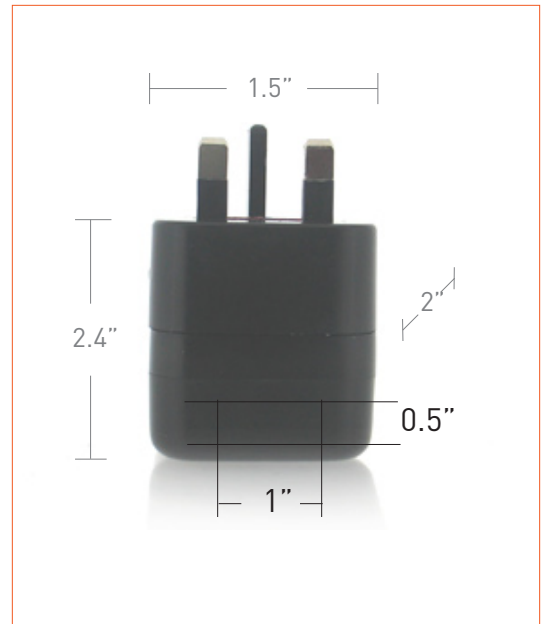

GLOBAL ADAPTER GAA

STANDARD PACKAGING

STANDARD COLOR OPTIONS

When you see the "Rainbow Palette" icon next to a product, call us to check on the specific custom color elements available.

IMPRINT AREA

OVERVIEW