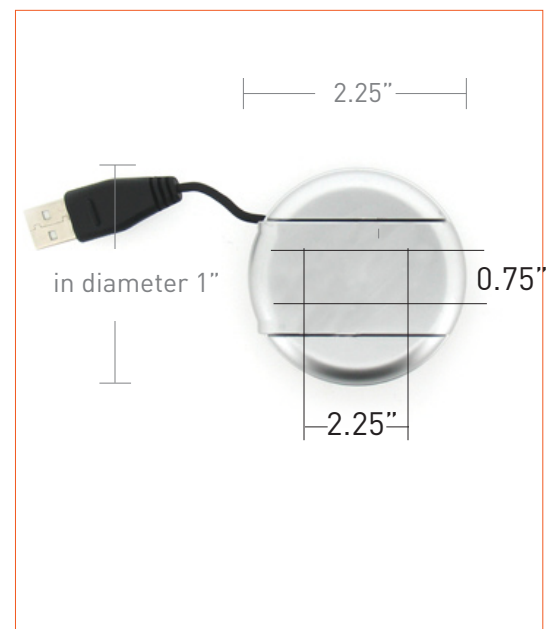

IMPRINT AREA

PRODUCT DETAILS

- MATERIAL High impact plastic
- IMPRINT LOCATION Top of item
- IMPRINT METHOD Silk screened
- PRODUCTION TIME 6 weeks
- MOQ 1,000 pieces

LOGISTICS

- FOB New York or Chicago
- PIECES PER CARTON 120
- CARTON WEIGHT 41 lbs

88209