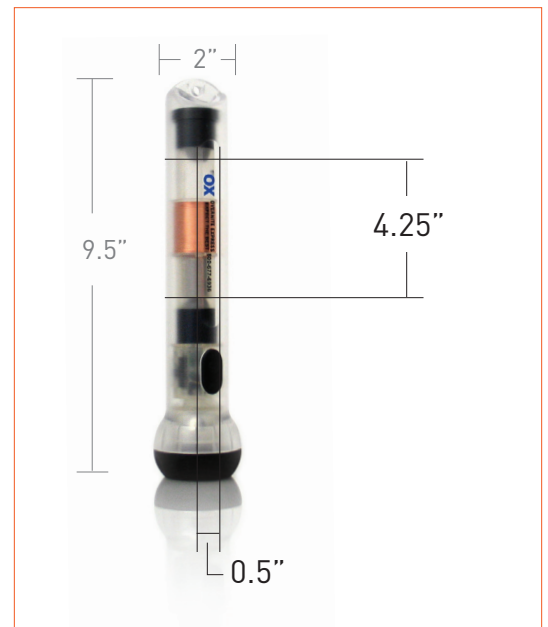

SHAKE FLASHLIGHT SFL

STANDARD PACKAGING

STANDARD COLOR OPTIONS

translucent

IMPRINT AREA

OVERVIEW

The Shake Flashlight (SFL) operates from the energy you generate – nothing else required. Thirty seconds of shaking produces 5 minutes of LED light. This battery free, environmentally friendly and durable LED light never has to be replaced. Available in two sizes.

PRODUCT DETAILS

MATERIAL High impact plastic
IMPRINT LOCATION Handle
IMPRINT METHOD Pad printed
PRODUCTION TIME 3 weeks
MOQ 250 pieces

LOGISTICS

FOB New York or Chicago
PIECES PER CARTON 50
CARTON WEIGHT 21 lbs
CARTON DIMENSIONS 21" x 13" x 13"