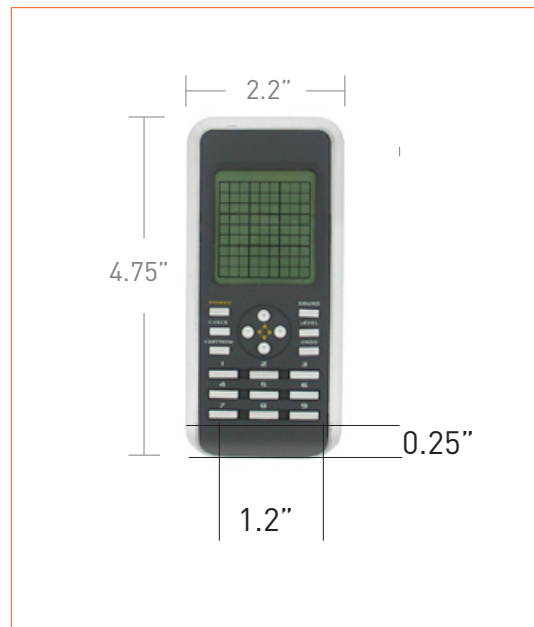

IMPRINT AREA

PRODUCT DETAILS

MATERIAL High impact plastic
IMPRINT LOCATION Top of item
IMPRINT METHOD Silk screened
PRODUCTION TIME 8 weeks
MOQ 1,000 pieces

LOGISTICS

FOB New York or Chicago
PIECES PER CARTON 100
CARTON WEIGHT 20 lbs

88209