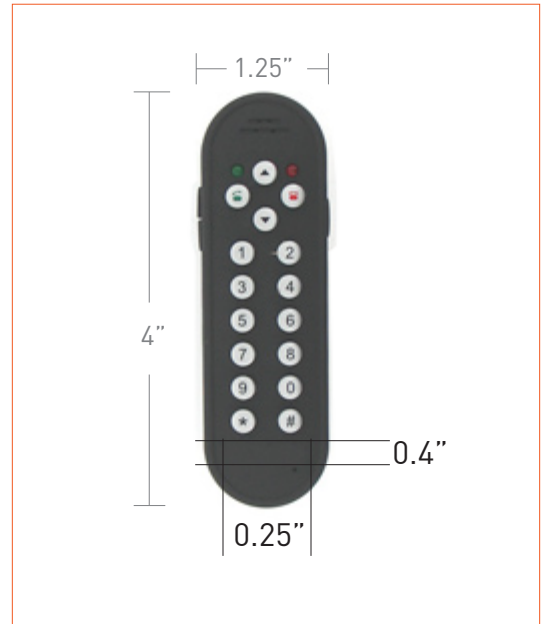

SKYPHONE PHONE SKY

STANDARD PACKAGING

STANDARD COLOR OPTIONS

When you see the "Rainbow Palette" icon next to a product, call us to check on the specific custom color elements available.

IMPRINT AREA

OVERVIEW

Calling all jet-setters - the Mini Skype Phone (SKY) is the perfect tool for travel or home based international calls. Ergonomically designed and smooth to the touch, this phone makes for hours of comfortable talk time.

PRODUCT DETAILS

MATERIAL Rubberized plastic
IMPRINT LOCATION Base of phone
IMPRINT METHOD Silk screened
PRODUCTION TIME 3 weeks
MOQ 100 pieces

LOGISTICS

FOB New York or Chicago
PIECES PER CARTON 100
CARTON WEIGHT 20 lbs