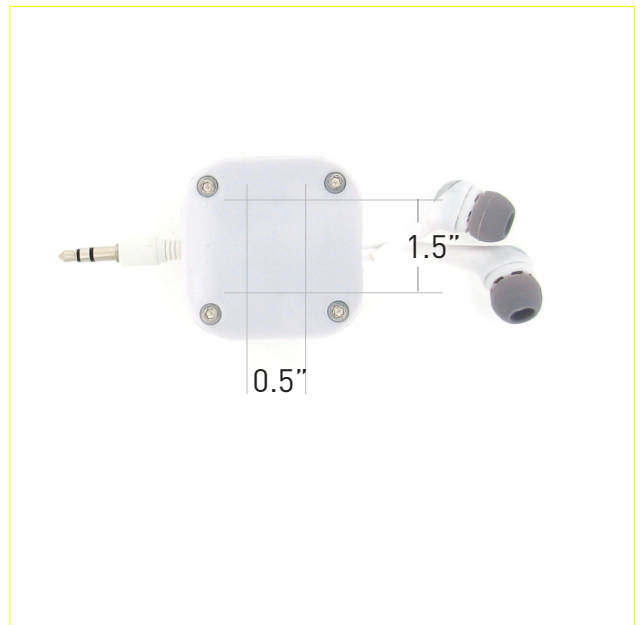

PRODUCT DETAILS

MATERIAL High-impact plastic with acrylic cover

IMPRINT LOCATION Retractable housing

IMPRINT METHOD Pad printed

PRODUCTION TIME 3 weeks

MOQ 500 pieces

IMPRINT AREA

LOGISTICS