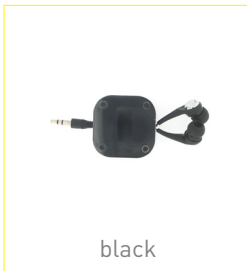

PREMIUM RETRACTABLE HEADPHONE (HPH)

STANDARD PACKAGING

STANDARD COLOR OPTIONS

white

black

When you see the "Rainbow Palette" icon next to a product, call us to check on the specific custom color elements available.

OVERVIEW

Revolutionize your listening experience with the Premium Retractable Headphones (HPH). Designed with your comfort in mind, plug into any MP3, CD or Radio player and smooth sounds emit from the special rubberized earbuds. With one pull, your headphones will easily retract into the acrylic protected base; a large imprint area makes this product effective in spreading your brand.