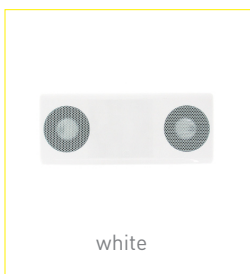

TAG ALONG SPEAKERS TAG

STANDARD PACKAGING

STANDARD COLOR OPTIONS

When you see the "Rainbow Palette" icon next to a product, call us to check on the specific custom color elements available.

IMPRINT AREA

OVERVIEW

The Tag Along Speakers (TAL) are a product that you'll want to bring everywhere! Great for indoor or outdoor use, at the office, home, park or even along for a trip. With a large imprint area, you'll be taking your brand along for the ride too!

PRODUCT DETAILS

MATERIAL ABS plastic
IMPRINT LOCATION Front of Speaker
IMPRINT METHOD Silk screened
PRODUCTION TIME 8 weeks
MOQ 500 pieces

LOGISTICS

FOB New York or Chicago
PIECES PER CARTON 20
CARTON WEIGHT 12 lbs
CARTON DIMENSIONS 21" x 14" x 7"