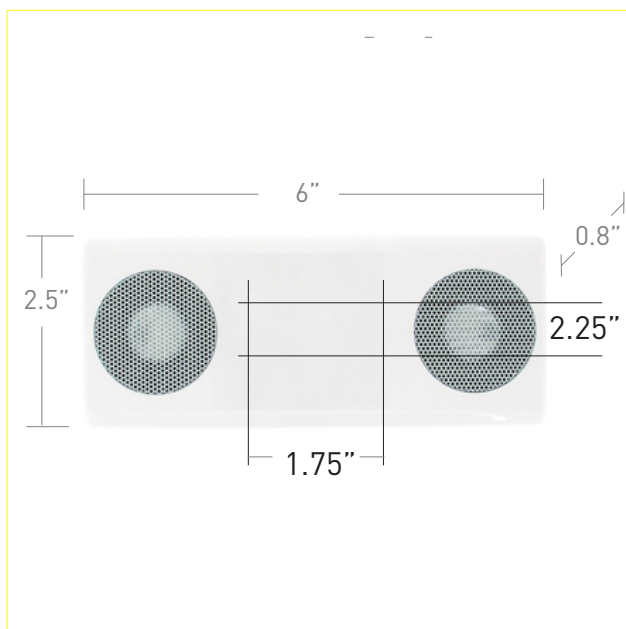

TAG ALONG SPEAKERS TAG

STANDARD PACKAGING

STANDARD COLOR OPTIONS

When you see the "Rainbow Palette" icon next to a product, call us to check on the specific custom color elements available.

IMPRINT AREA

OVERVIEW

PRODUCT DETAILS

MATERIAL ABS plastic
IMPRINT LOCATION Front of Speaker
IMPRINT METHOD Silk screened
PRODUCTION TIME 8 weeks
MOQ 500 pieces

LOGISTICS

FOB New York or Chicago
PIECES PER CARTON 20
CARTON WEIGHT 12 lbs
CARTON DIMENSIONS 21" x 14" x 7"