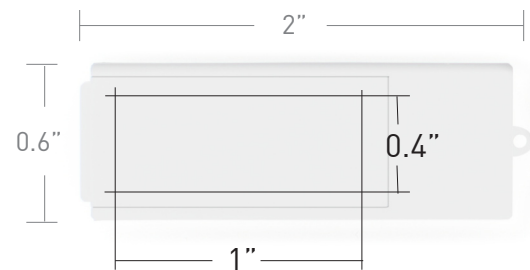

FLIP OUT DRIVE FOD

STANDARD PACKAGING

STANDARD COLOR OPTIONS

When you see the "Rainbow Palette" icon next to a product, call us to check on the specific custom color elements available.

OVERVIEW

The Flip-out Drive (FDV) is a compact drive that features a rotating cap, both stylish and convenient. Imprint your logo on both sides of this drive for maximum brand recognition.

PRODUCT DETAILS

MEMORY SIZE 64MB, 128MB, 256MB, 512MB, 1G
MATERIAL High impact plastic
IMPRINT LOCATION Both sides of drive
IMPRINT METHOD Pad printed
PRODUCTION TIME 3 weeks
MOQ 100 pieces

IMPRINT AREA