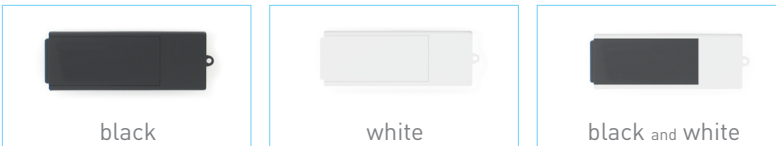

FLIP OUT DRIVE FOD

STANDARD PACKAGING

STANDARD COLOR OPTIONS

When you see the "Rainbow Palette" icon next to a product, call us to check on the specific custom color elements available.

OVERVIEW

The Flip-out Drive (FDV) is a compact drive that features a rotating cap, both stylish and convenient. Imprint your logo on both sides of this drive for maximum brand recognition.

PRODUCT DETAILS

MEMORY SIZE 64MB, 128MB, 256MB, 512MB, 1G
MATERIAL High impact plastic
IMPRINT LOCATION Both sides of drive
IMPRINT METHOD Pad printed
PRODUCTION TIME 3 weeks
MOQ 100 pieces

IMPRINT AREA