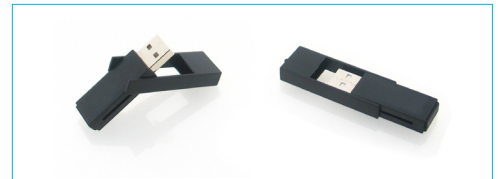

FLIP OUT DRIVE FOD

STANDARD PACKAGING

STANDARD COLOR OPTIONS

When you see the "Rainbow Palette" icon next to a product, call us to check on the specific custom color elements available.

OVERVIEW

The Flip-out Drive (FDV) is a compact drive that features a rotating cap, both stylish and convenient. Imprint your logo on both sides of this drive for maximum brand recognition.