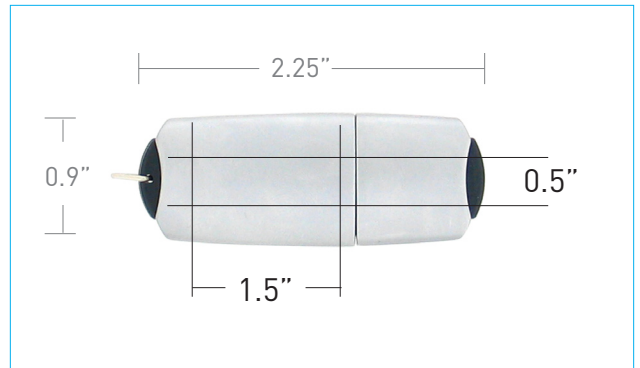

STANDARD COLOR OPTIONS

IMPRINT AREA

OVERVIEW

At first glance anyone can see that the Heavy Metal Drive (HMD) not only has a high perceived value, but also a great space for an imprint. This portable, plug and play drive is the perfect corporate gift; it has that something special, even with its classic design.

ADDITIONAL OPTIONS

2.0 Version available

PRODUCT DETAILS

MEMORY SIZE 64MB, 128MB, 256MB, 512MB, 1G

MATERIAL Zinc Alloy

IMPRINT LOCATION Front side/back side

IMPRINT METHOD Pad printed or Laser engraved

PRODUCTION TIME 3 weeks

MOQ 100 pieces

LOGISTICS

FOB New York or Chicago

PIECES PER CARTON 100

CARTON WEIGHT 17 lbs

88209