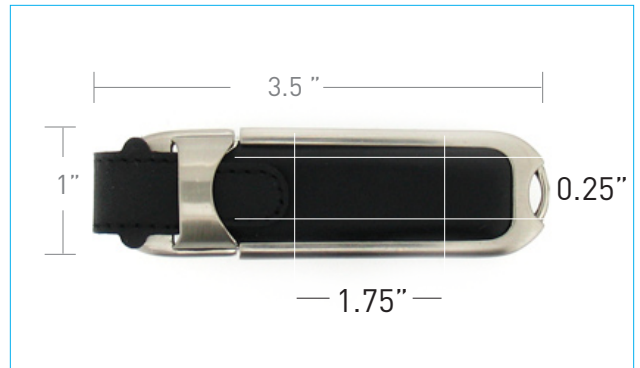

INFINITY LEATHER DRIVE IND

STANDARD PACKAGING

STANDARD COLOR OPTIONS

When you see the "Rainbow Palette" icon next to a product, call us to check on the specific custom color elements available.

IMPRINT AREA

OVERVIEW

Travel light years beyond any other promotional product with the Infinity Leather Drive (IND). This high-end, sleek looking drive easily slides in and out of its attached cover for optimal protection while on-the-go. Makes an excellent gift that any executive would be thrilled to receive.

PRODUCT DETAILS

MEMORY SIZE 128MB, 256MB, 512MB, 1G, 2G
MATERIAL Leather
IMPRINT LOCATION Front side of drive
IMPRINT METHOD Debossed on leather
PRODUCTION TIME 3 weeks
MOQ 100 pieces

LOGISTICS

FOB New York or Chicago
PIECES PER CARTON 200
CARTON WEIGHT 32 lbs