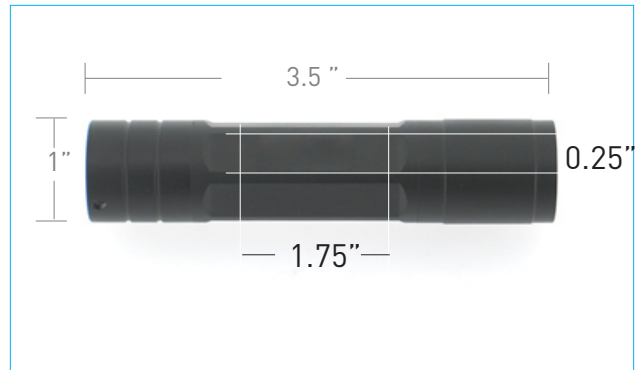

IMPRINT AREA

LOGISTICS

FOB New York or Chicago
PIECES PER CARTON TBD
CARTON WEIGHT TBD

88209