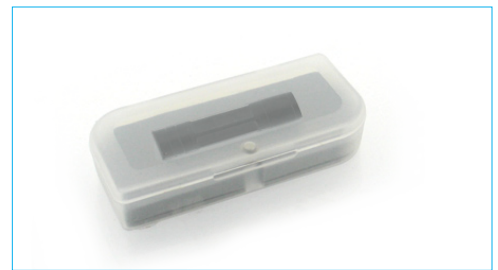

LASER LIGHT USB LLU

STANDARD PACKAGING

STANDARD COLOR OPTIONS

When you see the "Rainbow Palette" icon next to a product, call us to check on the specific custom color elements available.

OVERVIEW

The Laser Light USB Drive (LLU) features two valuable items in one product. Store your information on the USB interface and choose from either an LED light or laser pointer to highlight important facts during a presentation.

PRODUCT DETAILS

MEMORY SIZE 128MB, 256MB, 512MB, 1G, 2G
MATERIAL Aluminum alloy
IMPRINT LOCATION Front side of drive
IMPRINT METHOD Silk screened or laser engraved
PRODUCTION TIME 3 weeks
MOQ 100 pieces