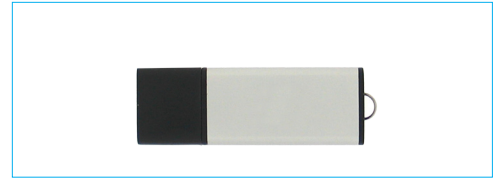

MINI METAL DRIVE MMD