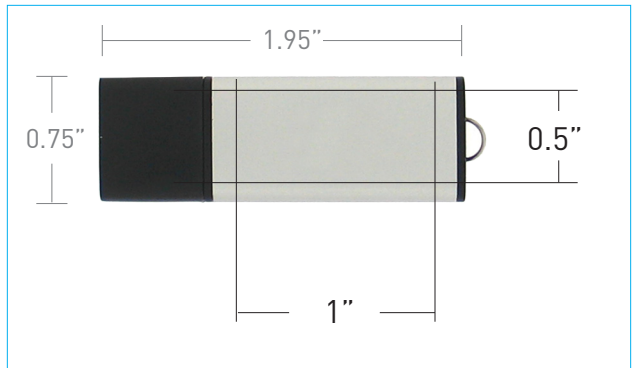

## OVERVIEW

The Mini Metal Drive (MMD) is smaller than a stick of gum, yet strong enough to hold up to 1 gig of information. The feather light MMD is sure to appeal to the masses with its classic style and comparatively large imprint area.

## PRODUCT DETAILS

**MEMORY SIZE** 64MB, 128MB, 256MB, 512MB, 1G  
**MATERIAL** High impact plastic and brushed aluminum  
**IMPRINT LOCATION** On either side of drive  
**IMPRINT METHOD** Pad printed  
**PRODUCTION TIME** 3 weeks  
**MOQ** 100 pieces