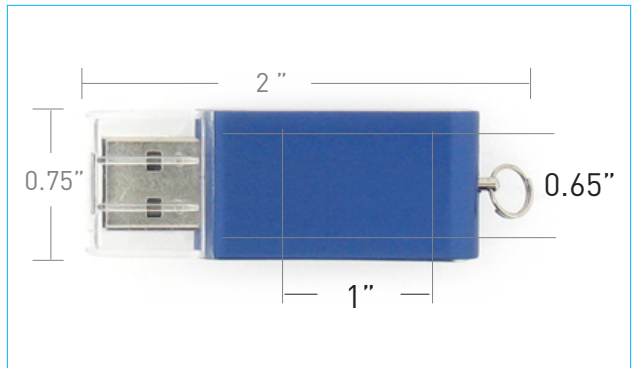

IMPRINT AREA

LOGISTICS

FOB New York or Chicago
PIECES PER CARTON 100
CARTON WEIGHT 8 lbs

88209