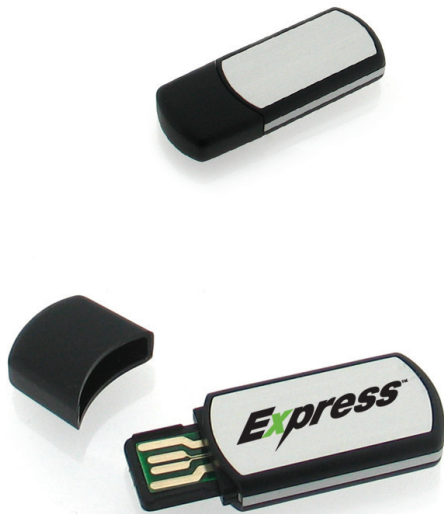

MINI SPEED MACHINE MSP

STANDARD PACKAGING

STANDARD COLOR OPTIONS

black

When you see the "Rainbow Palette" icon next to a product, call us to check on the specific custom color elements available.

IMPRINT AREA

OVERVIEW

Do not let its size fool you - the Mini Speed Machine (MSP) can hold up to 2 gigs of information and offers a unique style that is sure to appeal to all markets.

PRODUCT DETAILS

MEMORY SIZE 128MB, 256MB, 512MB, 1G, 2G
MATERIAL Aluminum and ABS plastic
IMPRINT LOCATION Either side of drive
IMPRINT METHOD Silk screened or laser engraved
PRODUCTION TIME 3 weeks
MOQ 100 pieces