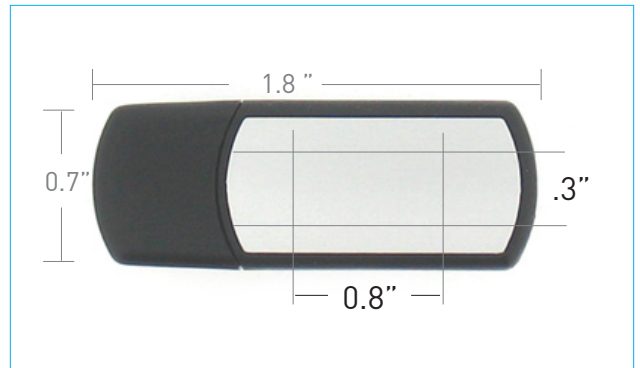

MINI SPEED MACHINE MSP

STANDARD PACKAGING

STANDARD COLOR OPTIONS

black

When you see the "Rainbow Palette" icon next to a product, call us to check on the specific custom color elements available.

IMPRINT AREA

OVERVIEW

Do not let its size fool you - the Mini Speed Machine (MSP) can hold up to 2 gigs of information and offers a unique style that is sure to appeal to all markets.

PRODUCT DETAILS

MEMORY SIZE 128MB, 256MB, 512MB, 1G, 2G
MATERIAL Aluminum and ABS plastic
IMPRINT LOCATION Either side of drive
IMPRINT METHOD Silk screened or laser engraved
PRODUCTION TIME 3 weeks
MOQ 100 pieces