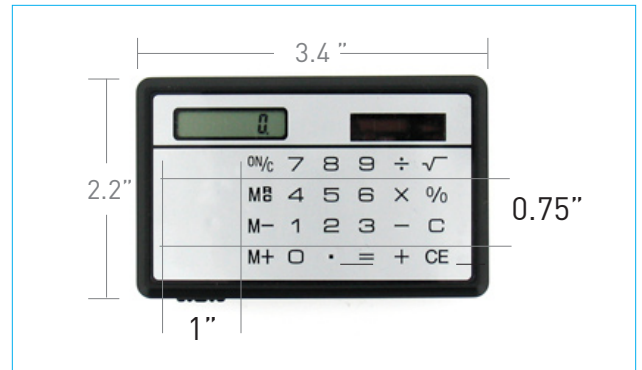

STANDARD COLOR OPTIONS

IMPRINT AREA

When you see the "Rainbow Palette" icon next to a product, call us to check on the specific custom color elements available.

OVERVIEW

The Slim Drive (SDV) is sure to attract attention with its classic design. There is plenty of room to feature high quality printed logos on the two-sided, brushed metal surface.

PRODUCT DETAILS

MEMORY SIZE 128MB, 256MB, 512MB, 1G, 2G
MATERIAL Aluminum and rubberized plastic
IMPRINT LOCATION Front side of drive
IMPRINT METHOD Silk screened
PRODUCTION TIME 3 weeks
MOQ 100 pieces

LOGISTICS

FOB New York or Chicago
PIECES PER CARTON 100
CARTON WEIGHT 20 lbs

88209