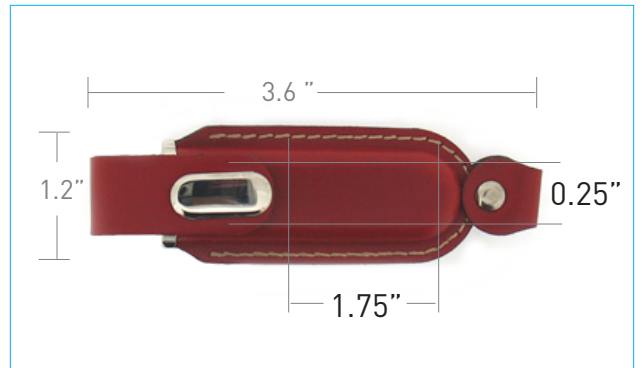

PIONEER LEATHER DRIVE PLD

STANDARD PACKAGING

STANDARD COLOR OPTIONS

brown

IMPRINT AREA

OVERVIEW

The Pioneer Leather Drive (PLD) is an executive looking drive that you can store all of your important information on. This piece has a high perceived value and makes a great corporate gift for any industry.

PRODUCT DETAILS

MEMORY SIZE 128MB, 256MB, 512MB, 1G
MATERIAL Leather
IMPRINT LOCATION Frontside of drive
IMPRINT METHOD Debossed on leather
PRODUCTION TIME 3 weeks
MOQ 100 pieces

LOGISTICS

FOB New York or Chicago
PIECES PER CARTON 200
CARTON WEIGHT 32lbs