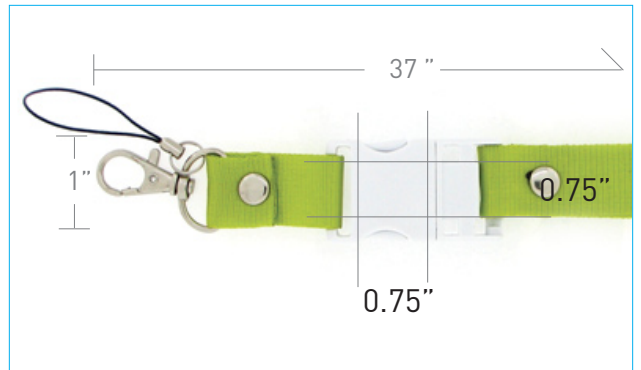

STANDARD COLOR OPTIONS

IMPRINT AREA

When you see the "Rainbow Palette" icon next to a product, call us to check on the specific custom color elements available.

OVERVIEW

Just clip and go - load your information onto this unique piece that can be worn as a necklace or put onto any key chain for complete portability. The Ribbon Drive with Lanyard (RDL) is comfortable to wear and sure to draw attention to your brand.

PRODUCT DETAILS

MEMORY SIZE 128MB, 256MB, 512MB, 1G, 2G
MATERIAL High impact plastic, satin finish on ribbon
IMPRINT LOCATION On plastic clip and ribbon lanyard
IMPRINT METHOD Silk screened on clip and embroidered on lanyard
PRODUCTION TIME 3 weeks
MOQ 500 pieces

LOGISTICS

FOB New York or Chicago
PIECES PER CARTON 100
CARTON WEIGHT 20 lbs

88209