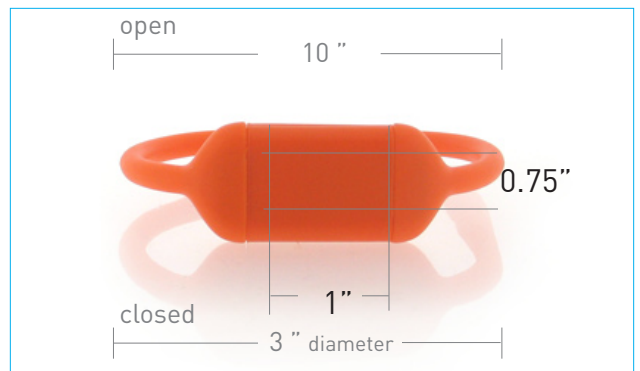

STUDY BUDDY SBB

STANDARD PACKAGING

STANDARD COLOR OPTIONS

IMPRINT AREA

When you see the "Rainbow Palette" icon next to a product, call us to check on the specific custom color elements available.

OVERVIEW

The Study Buddy USB Bracelet (SBB) is the perfect item for any on-the-go student. Keep your important information in a place where you won't lose it - on your wrist! Plug and play from the USB interface hidden within the bracelet's clip - so easy!

PRODUCT DETAILS

MEMORY SIZE 128MB, 256MB, 512MB, 1G, 2G
MATERIAL ABS hard plastic and hard rubber
IMPRINT LOCATION Top of USB casing
IMPRINT METHOD Silk screened, Pad printed under epoxy dome or 4/c process wrap
PRODUCTION TIME 3 weeks
MOQ 100 pieces