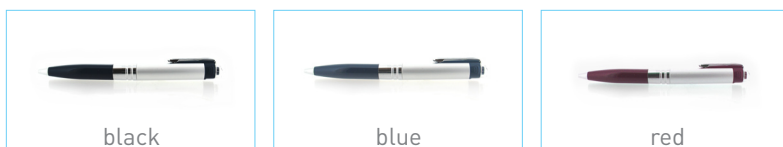

STANDARD COLOR OPTIONS