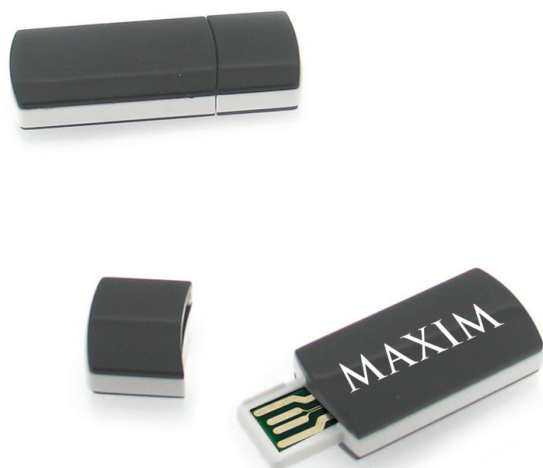

SANDWICH DRIVE SND

STANDARD PACKAGING

STANDARD COLOR OPTIONS

When you see the "Rainbow Palette" icon next to a product, call us to check on the specific custom color elements available.

IMPRINT AREA

OVERVIEW

Like your favorite overstuffed hoagie - load all of your information onto the Sandwich Drive (SND). This small but powerful drive can hold up to 2 gigs of memory. Its shiny finish and cute design will only add to its popularity.

PRODUCT DETAILS

MEMORY SIZE 128MB, 256MB, 512MB, 1G, 2G
MATERIAL ABS plastic
IMPRINT LOCATION Either side of drive
IMPRINT METHOD Silk screened
PRODUCTION TIME 3 weeks
MOQ 100 pieces

LOGISTICS

FOB New York or Chicago
PIECES PER CARTON 100
CARTON WEIGHT 8 lbs