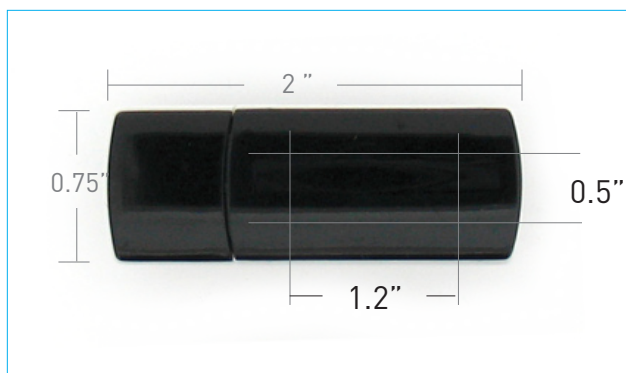

SANDWICH DRIVE SND

STANDARD PACKAGING

STANDARD COLOR OPTIONS

When you see the "Rainbow Palette" icon next to a product, call us to check on the specific custom color elements available.

IMPRINT AREA

OVERVIEW

Like your favorite overstuffed hoagie - load all of your information onto the Sandwich Drive (SND). This small but powerful drive can hold up to 2 gigs of memory. Its shiny finish and cute design will only add to its popularity.

PRODUCT DETAILS

MEMORY SIZE 128MB, 256MB, 512MB, 1G, 2G
MATERIAL ABS plastic
IMPRINT LOCATION Either side of drive
IMPRINT METHOD Silk screened
PRODUCTION TIME 3 weeks
MOQ 100 pieces

LOGISTICS

FOB New York or Chicago
PIECES PER CARTON 100
CARTON WEIGHT 8 lbs