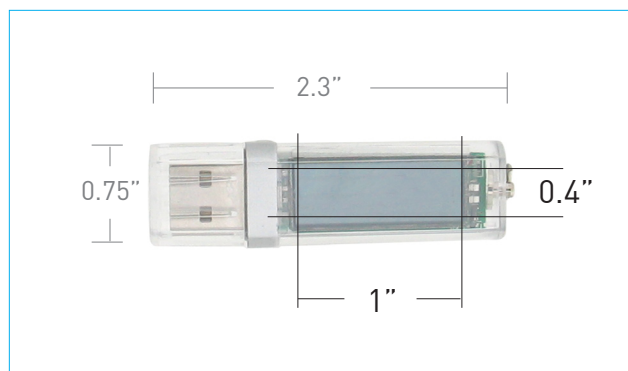

SOLAR POWERED DRIVE SPD

STANDARD PACKAGING

STANDARD COLOR OPTIONS

transparent

IMPRINT AREA

OVERVIEW

The fresh face of USB is the Solar Powered Drive (SPD). This drive has a unique solar imprint that blinks, attracting extra attention to the affixed logo. Portable with a modern design, this promotional product is sure to get noticed!

PRODUCT DETAILS

MEMORY SIZE 64MB, 128MB, 256MB, 512MB, 1G

MATERIAL High impact plastic

IMPRINT LOCATION Solar piece on front of drive

IMPRINT METHOD Solar reflected imprint

PRODUCTION TIME 3 weeks

MOQ 100 pieces