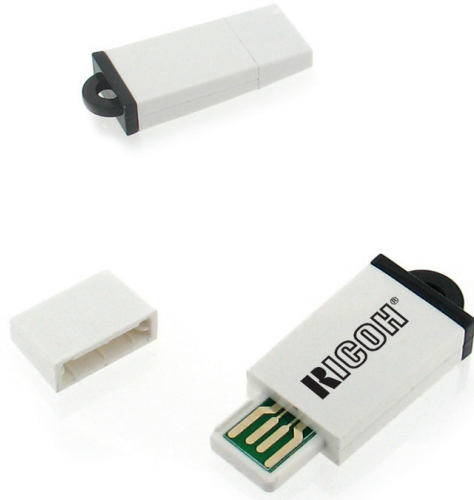

THE GRATEFUL DRIVE TGD

STANDARD PACKAGING

STANDARD COLOR OPTIONS

When you see the "Rainbow Palette" icon next to a product, call us to check on the specific custom color elements available.

IMPRINT AREA

OVERVIEW

Give them something cool with the wedge shape of The Grateful Drive (TGD). This contemporary shaped drive can hook onto any key ring, a one-of-a-kind USB.

PRODUCT DETAILS

MEMORY SIZE 128MB, 256MB, 512MB, 1G, 2G
MATERIAL High impact plastic
IMPRINT LOCATION Either side of drive
IMPRINT METHOD Silk screened
PRODUCTION TIME 3 weeks
MOQ 100 pieces