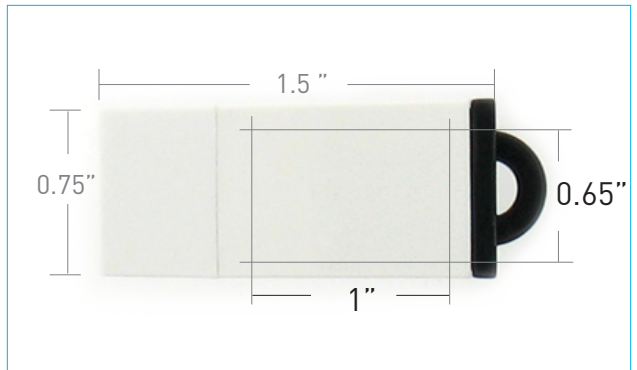

THE GRATEFUL DRIVE TGD

STANDARD PACKAGING

STANDARD COLOR OPTIONS

When you see the "Rainbow Palette" icon next to a product, call us to check on the specific custom color elements available.

IMPRINT AREA

OVERVIEW

Give them something cool with the wedge shape of The Grateful Drive (TGD). This contemporary shaped drive can hook onto any key ring, a one-of-a-kind USB.

PRODUCT DETAILS

MEMORY SIZE 128MB, 256MB, 512MB, 1G, 2G
MATERIAL High impact plastic
IMPRINT LOCATION Either side of drive
IMPRINT METHOD Silk screened
PRODUCTION TIME 3 weeks
MOQ 100 pieces